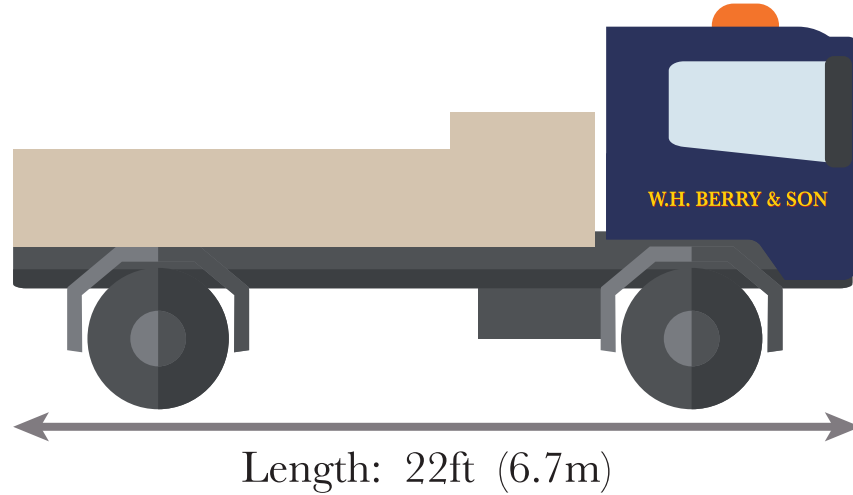

## TRUCK HIRE SIZES

**4-Wheeler**

**Max Load: 11 Tonnes**

## TRUCK HIRE SIZES

**7.5 Tonne**

**Max Load: 3.5 Tonnes**

Length: 20ft (6.0m)

Height: 10ft (3.0m)

Width: 10ft (2.9m)

## TRUCK HIRE SIZES

**6-Wheeler**

**Max Load: 15.8 Tonnes**

Length: 26ft (7.9m)

Width: 10ft (3.0m)

Height: 11ft (3.3m)