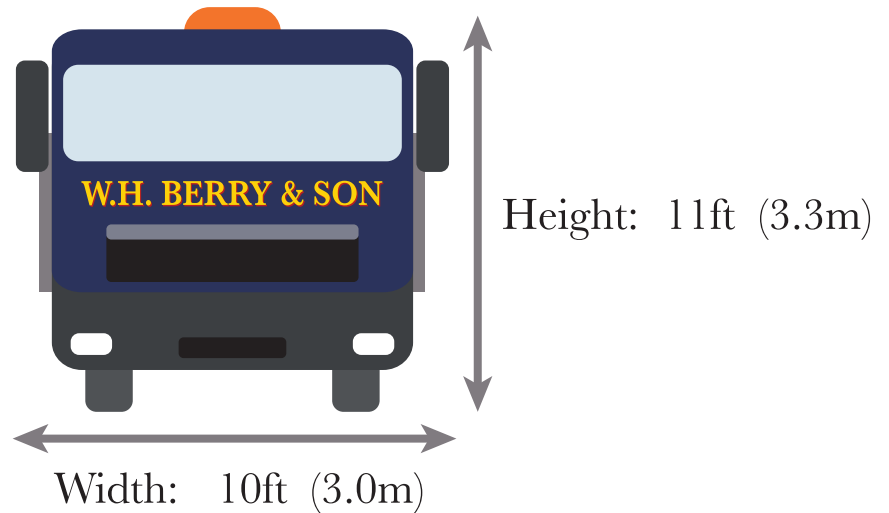

## TRUCK HIRE SIZES

**4-Wheeler**

**Max Load: 11 Tonnes**

## TRUCK HIRE SIZES

**7.5 Tonne**

**Max Load: 3.5 Tonnes**

Length: 20ft (6.0m)

Height: 10ft (3.0m)

Width: 10ft (2.9m)

## TRUCK HIRE SIZES

**6-Wheeler**

**Max Load: 15.8 Tonnes**

Length: 26ft (7.9m)

Width: 10ft (3.0m)

Height: 11ft (3.3m)